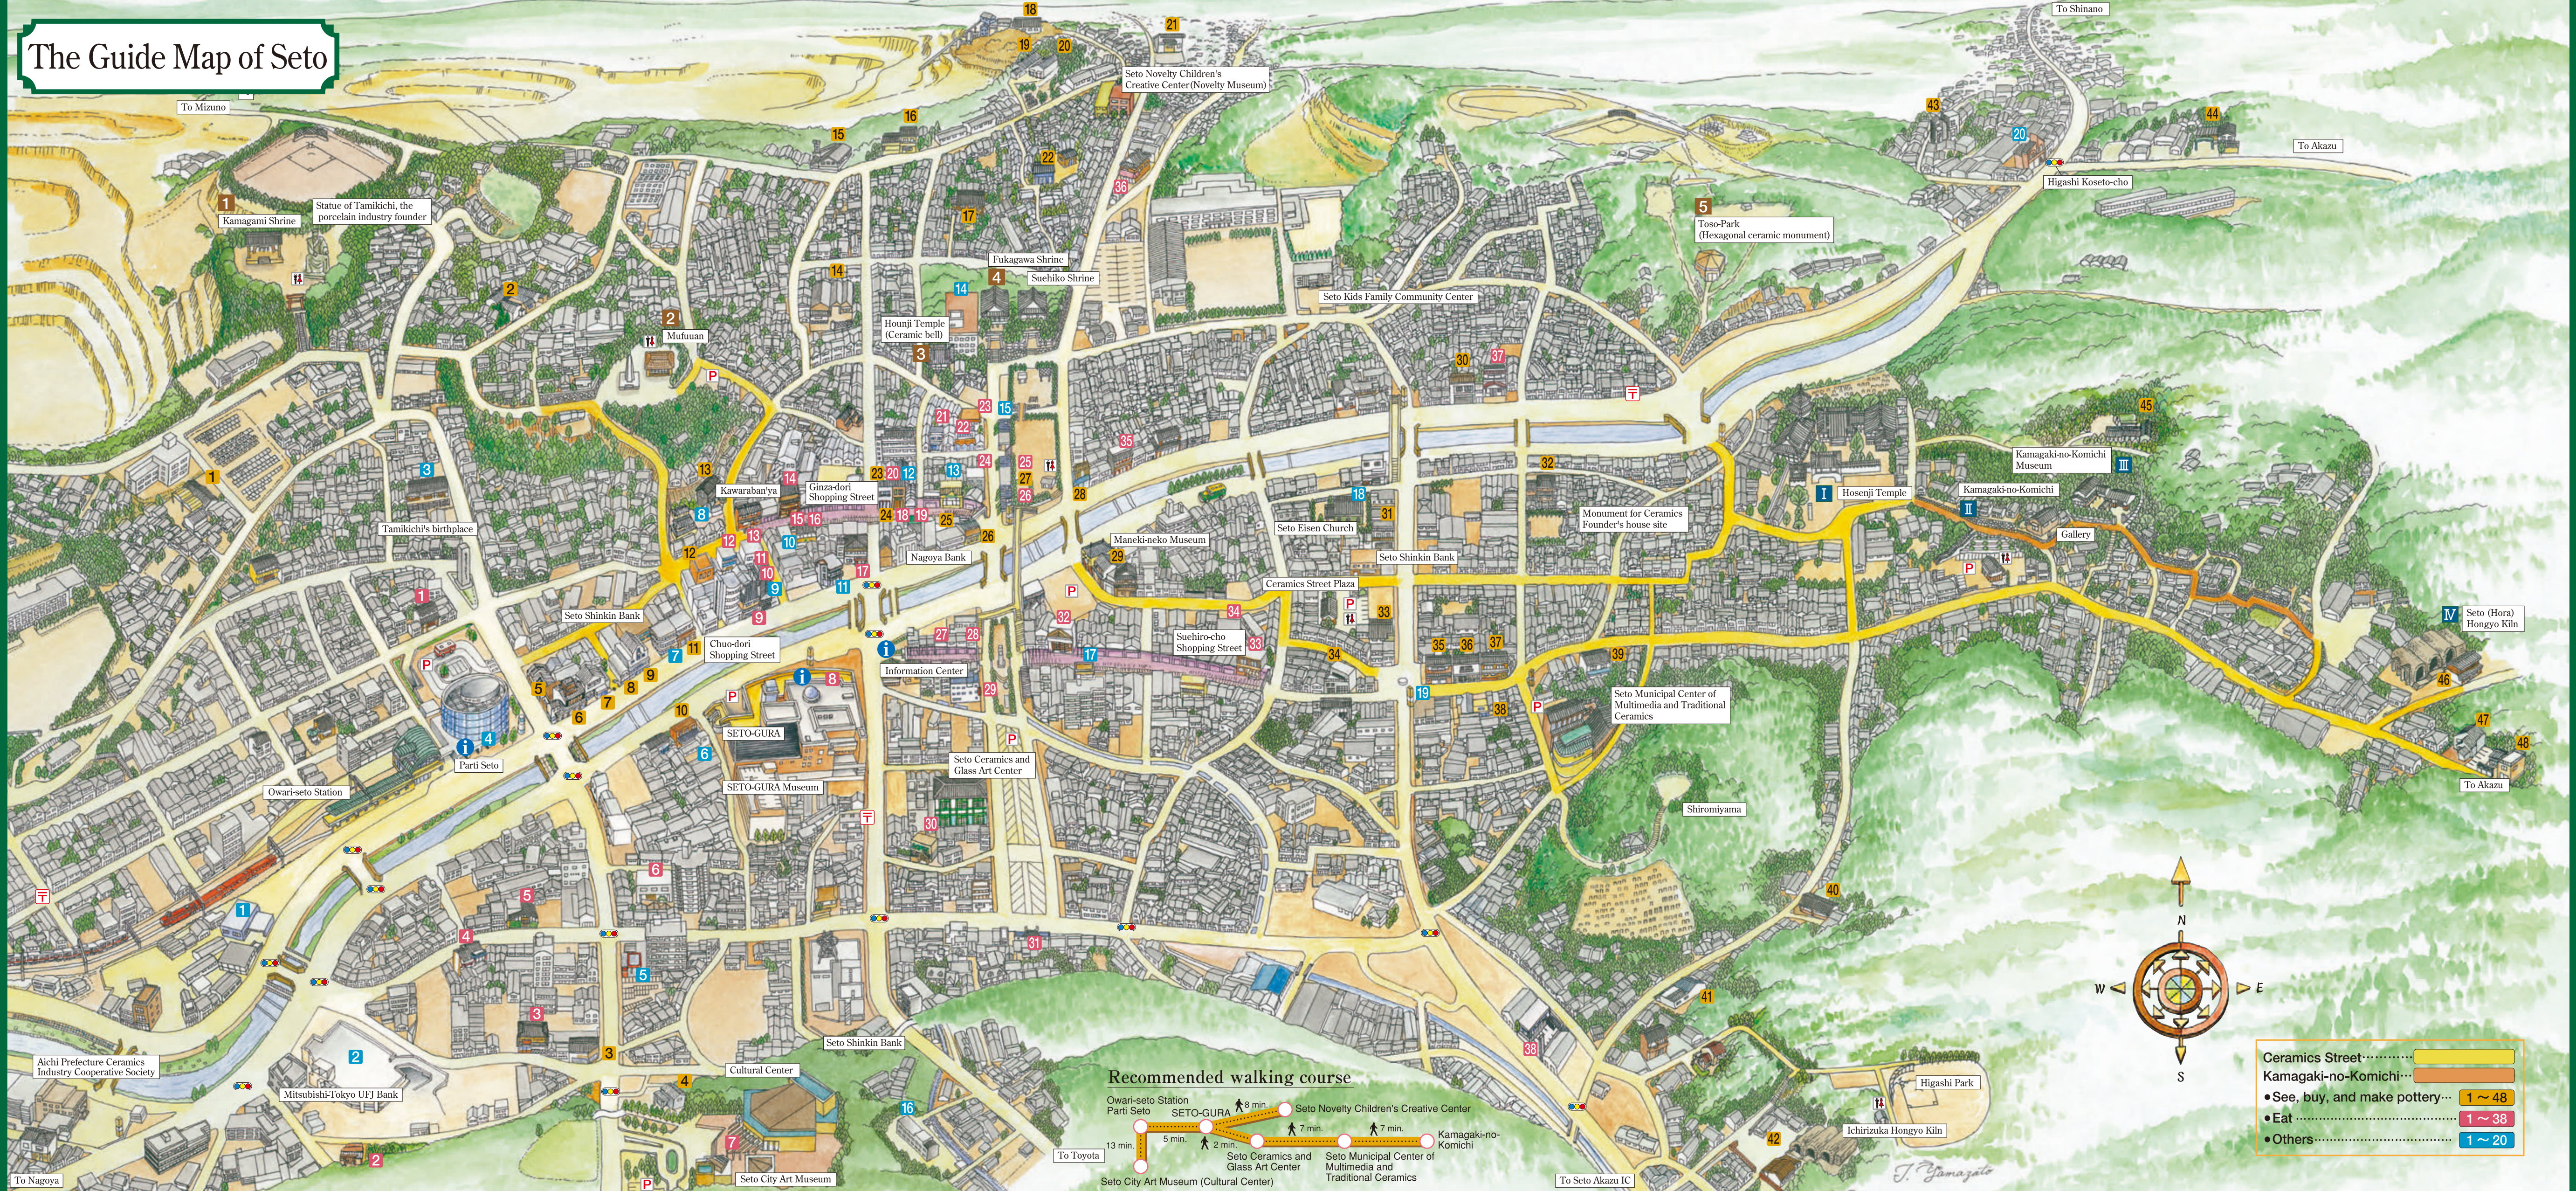

The Guide Map of Seto

Ceramics Street	1 ~ 48
Kamagaki-no-Komichi	1 ~ 38
• See, buy, and make pottery	1 ~ 38
• Eat	1 ~ 20
• Others	1 ~ 20

To Nagoya

To Mizuno

To Shinano

To Akazu

To Akazu

J. Yamazaki